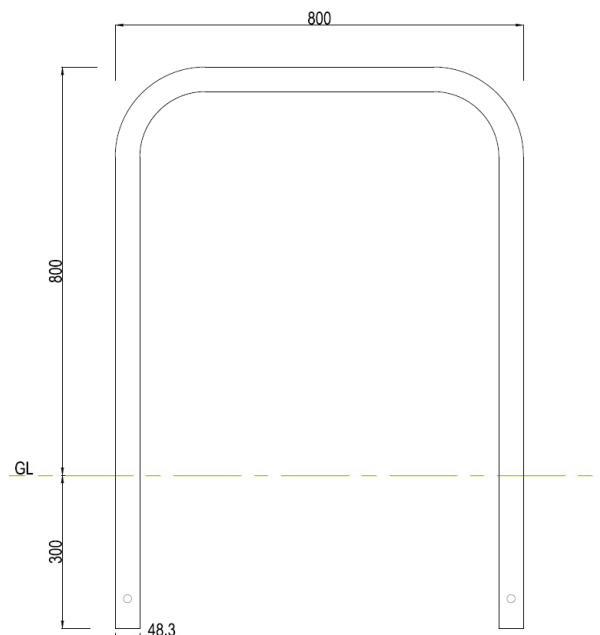

Specification

Product ID

CYE / 0087

Description

Sheffield Stainless Steel (Grade 304 Satin Polish) Cycle Stand - 800mm Wide x 800mm High (Above Ground)
 Fitting: Below Ground (300mm)

Dimensions

If dimensions are critical please contact sales to confirm

Brand:	Sheffield
Category:	Cycle Elements
Sub Category:	Cycle Stand
Material:	Stainless Steel
Max Dia:	48.3mm
Max Width:	800mm
Above Ground:	800mm
Below Ground:	300mm
Overall Height:	1100mm
Units:	Each